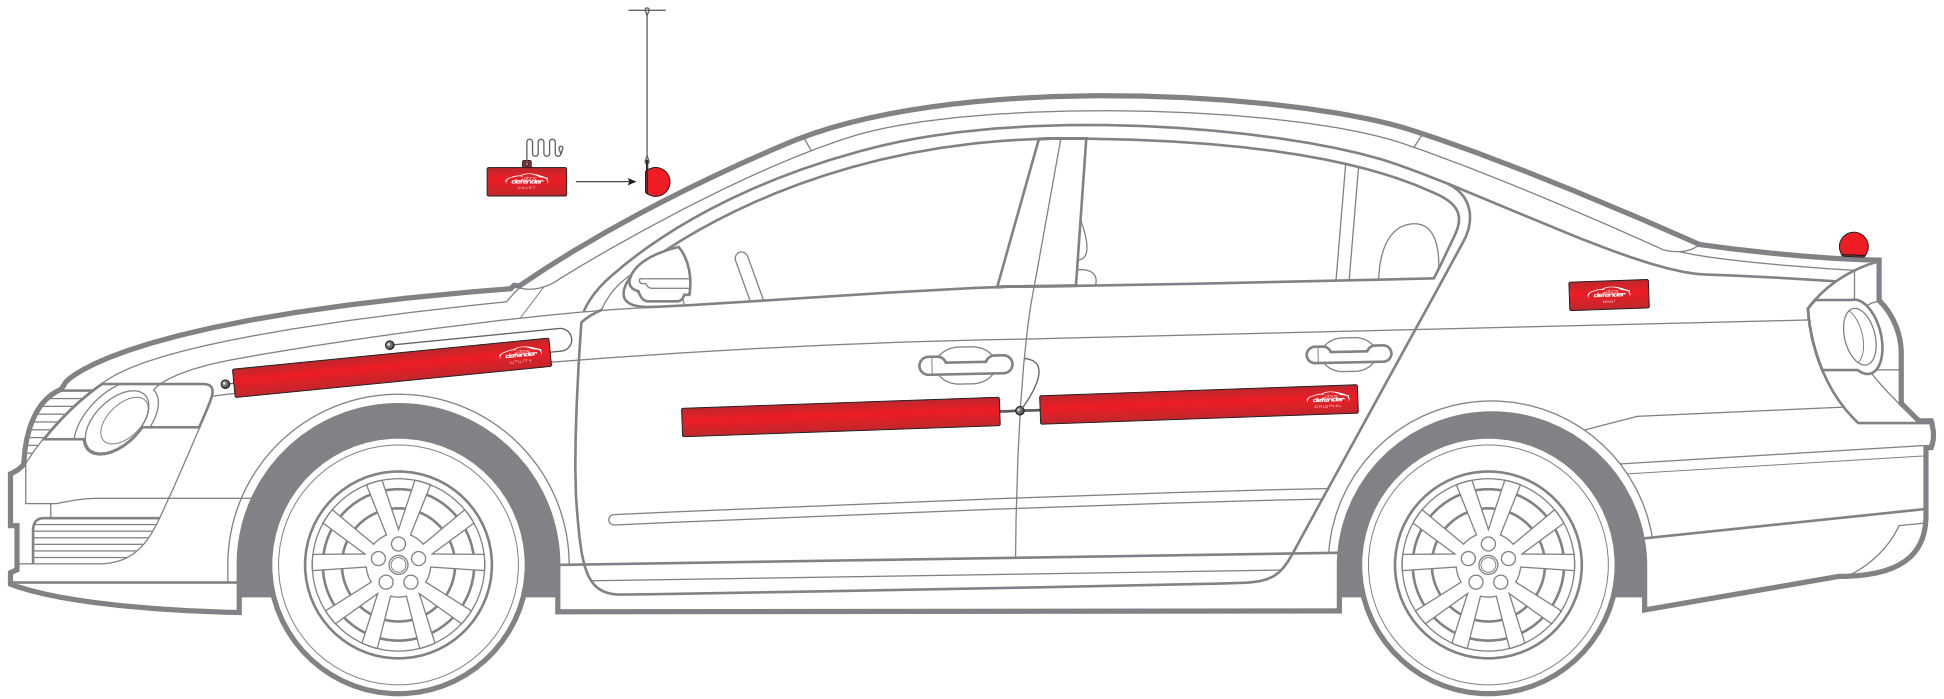

DRIVEN TO PROTECT.

Typical application of a variety of DoorDefender® products.

[Shown: The Original, The Mini, The Maxi (on trunk), The Valet, The Utility (on fender)]