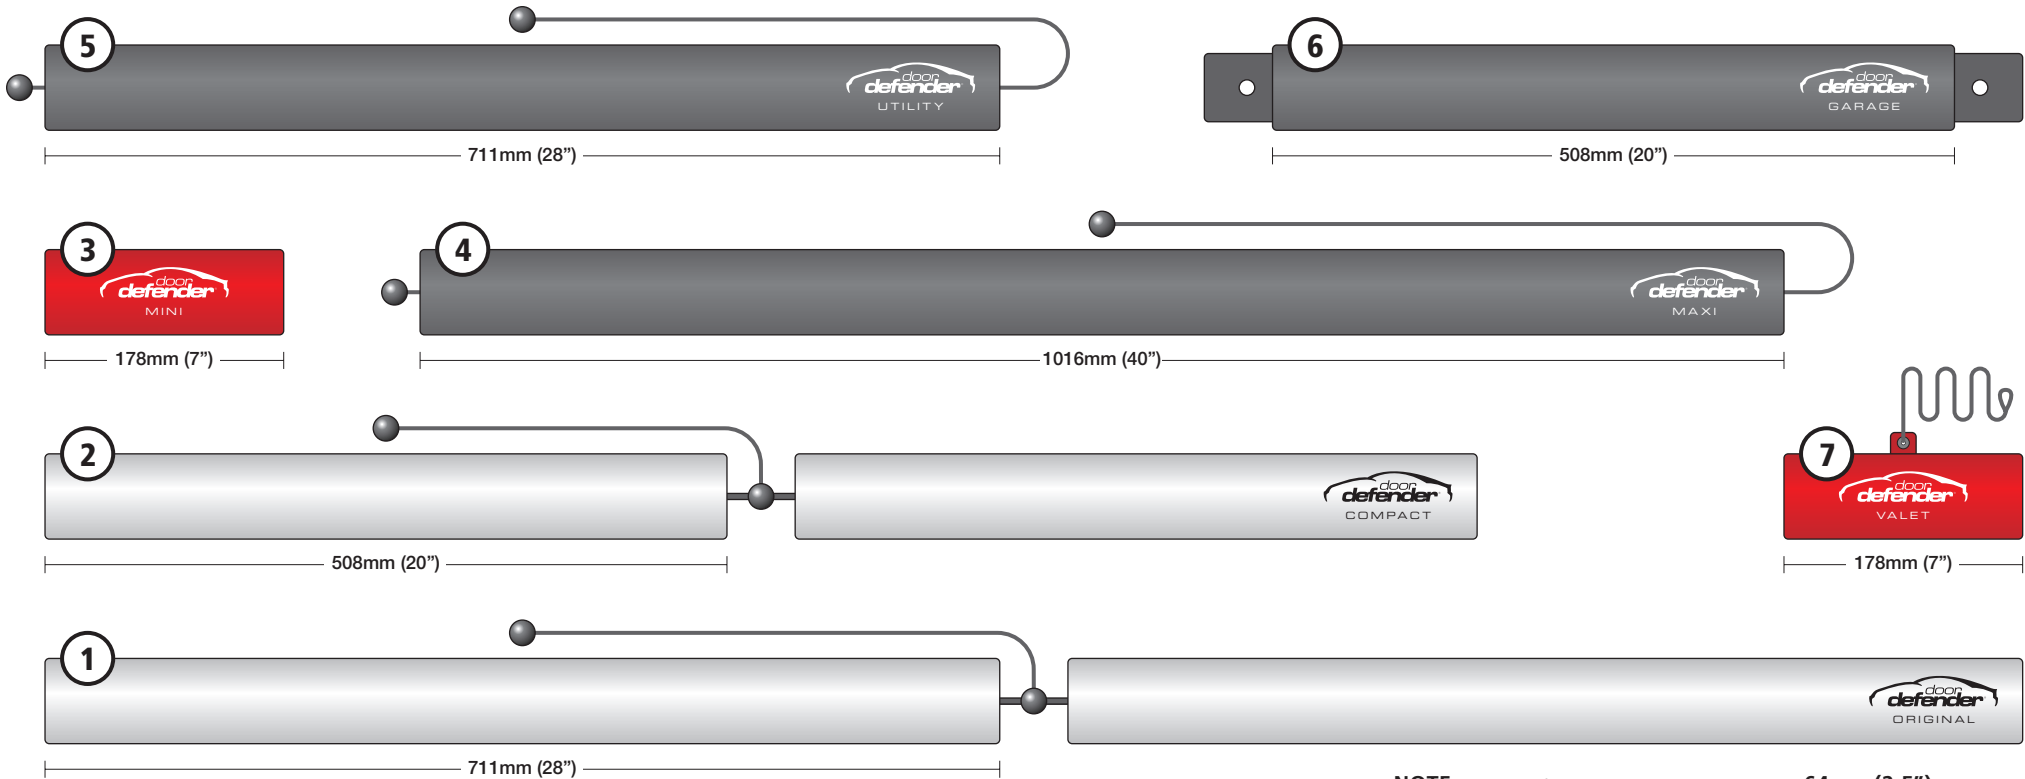

Product Catalogue

www.doordefender.com

DRIVEN TO PROTECT.

NOTE: All DoorDefender® bumpers are approximately **64mm (2.5")** in diameter.

1 • The Original

This sleek magnetic bumper protects a variety of vehicle doors from damage when parked. The Original attaches directly to the vehicle's door panels and is safely secured to the vehicle using a tethered aircraft cable. The Original is available in a variety of colours.

This small and versatile model is easily placed on any localized trouble spots that require temporary protection. The Mini is available in *RED*.

4 • The Maxi*

The largest bumper in the DoorDefender® product line, The Maxi is ideal for protecting fenders and hatches when opening in tight spots. Additionally, this model can be used to protect the vehicle's roof when transporting large items. The Maxi comes complete with an aircraft security tether and is available in *BLACK*.

6 • The Garage

An easily mountable wall bumper, The Garage is ideal for protecting vehicle doors in small garages or car ports. The Garage is available in *BLACK*.

7 • The Valet

The Valet hangs from the garage ceiling and maintains contact with the vehicle's windshield when parked. When parking, The Valet serves as a marker to indicate the ideal parked position. The Valet comes complete with a cable to hang the bumper and is available in *RED*.