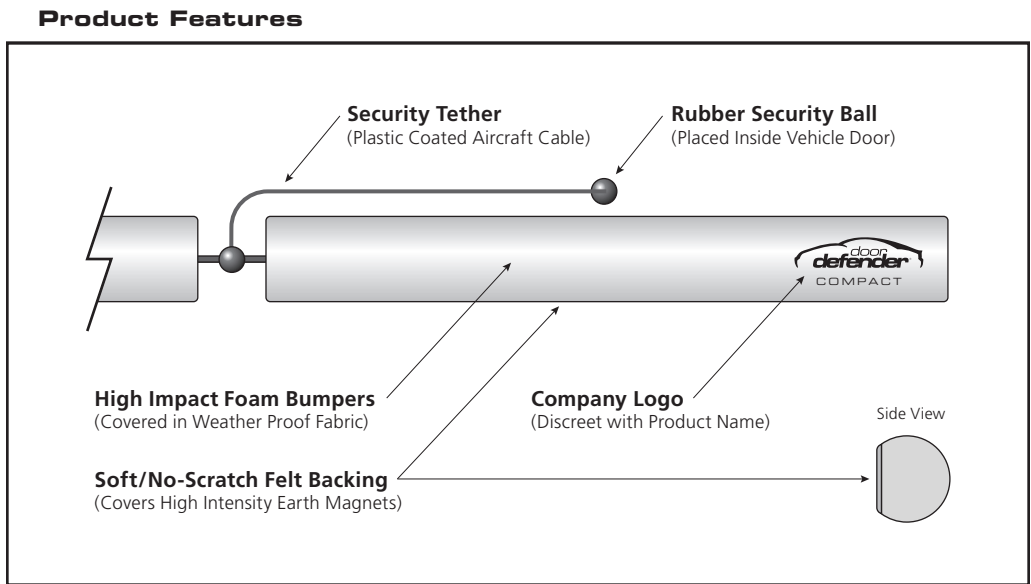

Color Code*	BEIGE	BLACK	BLUE	RED	SILVER	WHITE	TBD	TBD

*Available Spring 2010

Marketing & Industry Uses	
Automotive Retail Stores (sell as automotive accessory)	Automotive Supply Companies (automotive accessory)
Dealerships - Parts Departments (sell as automotive accessory)	Automotive Repair Shops (protect the vehicle doors during repairs)
Automobile Transportation Companies (protect vehicles in transport)	Parking Lots and Garages (product rentals)
Car Leasing Companies (make leases use it to protect cars)	Automotive Manufacturers (protect their cars during manufacturing and while stored on their lots)
Car Rental Companies (make leases use it to protect cars)	Hardware Companies (sell to retail public)
Promotion Companies (promotion gift with their logo on it)